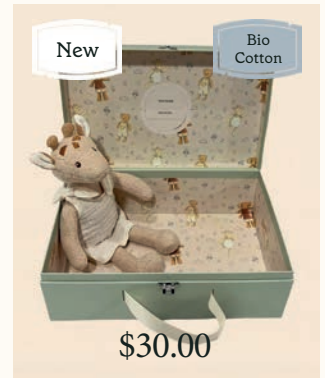

\$27.50

Marcel Bear Large 120801
40 CM

Leonie Giraffe Small 120806
26 CM

\$25.00

Leonie Giraffe Large 120807
40 CM

Elephant Ollie 120812
26 CM

\$30.00

Marcel Bear Gift box 120820
28.5X18.5X10.5CM