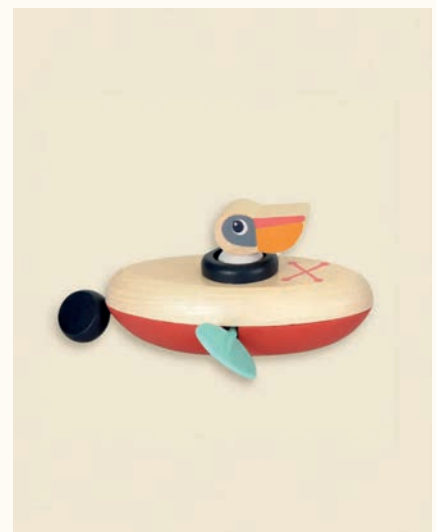

Active & Outdoor Play

Active & Outdoor Play

Outdoor Games & Water Toys

Croquet Game 600012

77X15X8 CM

Wooden Walking Bobbins 600013

14X14X8 CM

Binocular 700005

10X12X4 CM

Clockwater Pelican 511145

13X11X7 CM

Clockwater Croco 511146

13X11X7 CM

Clockwater Boat Rabbit 511182

13X11X7 CM

Clockwater Boat Bear 511183