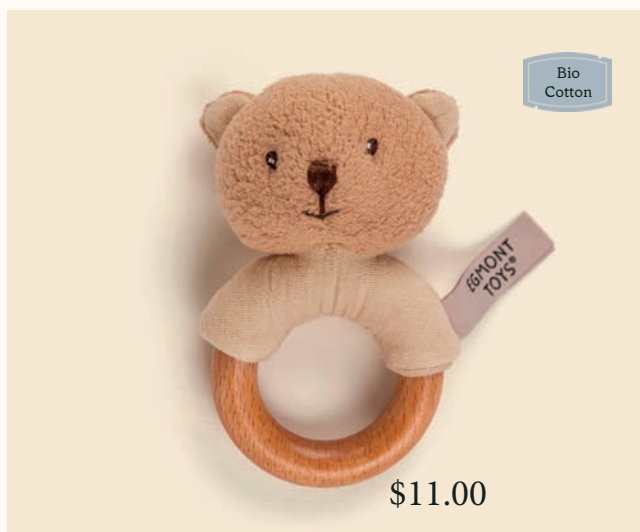

\$30.00

Bio Cotton
Marcel Doudou Pocket 120802
 17 CM 

\$20.00

Baby & First Play

Rattles & Teethers

Mary Rattle

120037

13 CM