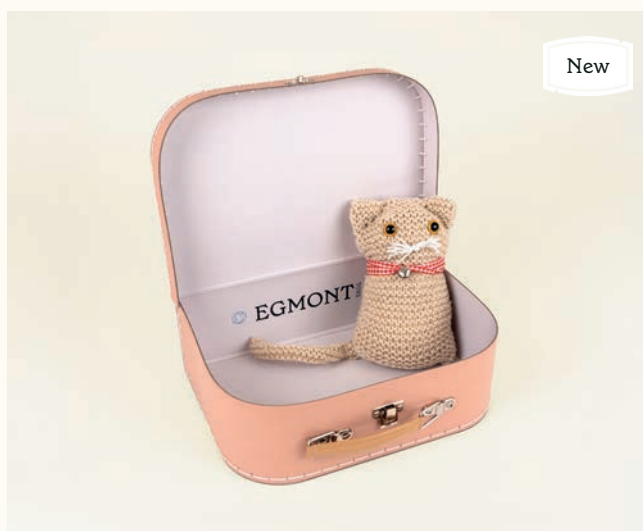

Doll Keychains

630579

18X20X5 CM

\$15.00

Crochet Kit Rabbit

630593

40X59X38 CM

\$15.00

Embroidery Kit Ladybugs

630594

29X20X10 CM

New

Wool Crocheting Cat

630598

29X20X10 CM

Educational Play