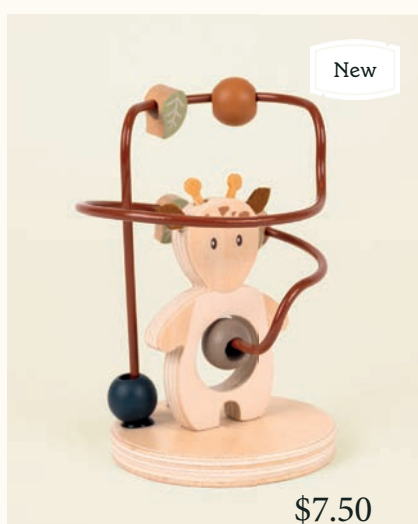

New

$7.50

Wooden Wire Game
Leonie

120953

9X15X8,5 CM