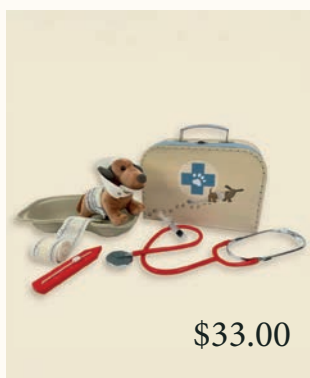

Veterinary Case 2
29X20X4 CM

570116

$33.00