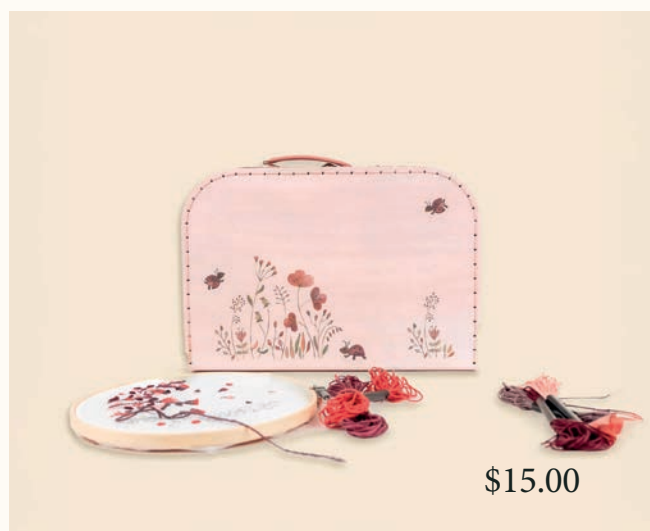

Doll Keychains

630579

18X20X5 CM

\$15.00

Crochet Kit Rabbit

630593

40X59X38 CM

\$15.00