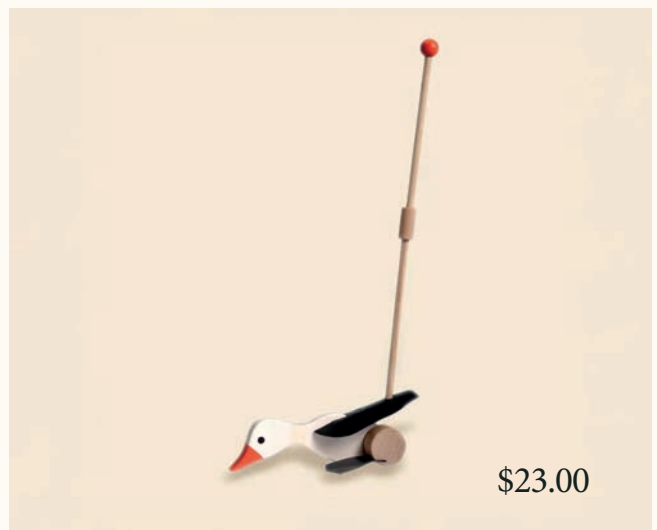

Ollie Wooden Rattle

120813

13 CM

\$11.50

Baby & First Play

Sit, Ride & Push Alongs

\$110.00

Sit and Ride with Trailer

510317

47X27X35 CM

\$120.00

Pull Along Truck

510318

47X27X35 CM

\$23.00

Push Along Goose