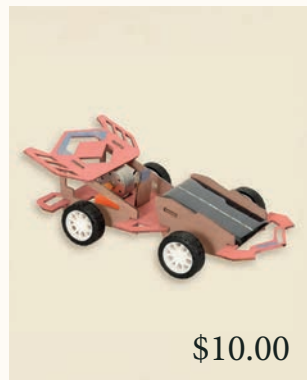

Solar Racing Car 630569
18X10X6 CM