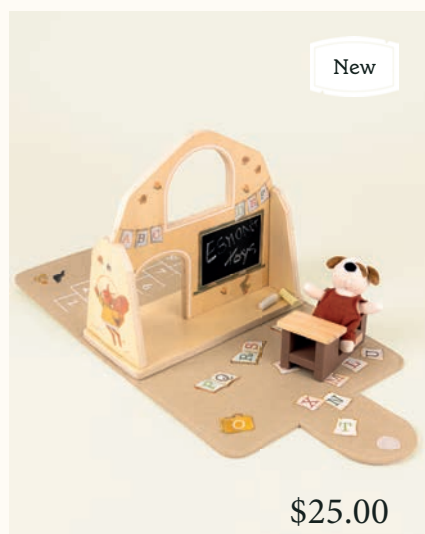

8X12X12 CM

New

\$20.00

Malo the Cat in a Boat 511181

18X18X8 CM

Cash Register 511097

12X12X14 CM

Wardrobe with Bear 700098

18X16X6 CM

New

\$25.00

School Mini Friends 710001

23X21X10 CM

New

\$25.00

Ice Cream Shop Mini Friends 710002