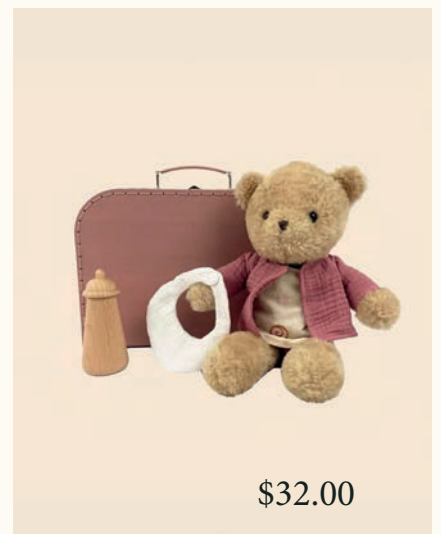

28X23X37 CM

Wicker Pram Ladybug 520072

Carry Cot Rope 520122

40X25X14 CM

Doll Chair Metal 700091

17X15X15 CM

Morrisette with Clothes in a Case 700099

28 CM