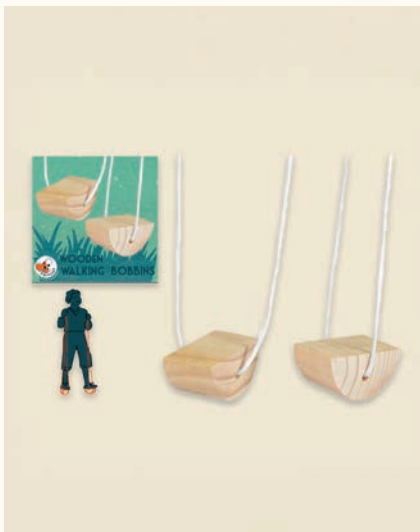

Active & Outdoor Play

Active & Outdoor Play

Outdoor Games & Water Toys

Croquet Game 600012

77X15X8 CM

Wooden Walking Bobbins 600013

14X14X8 CM

Binocular 700005

10X12X4 CM

Clockwater Pelican 511145

13X11X7 CM

Clockwater Croco 511146

13X11X7 CM

Clockwater Boat Rabbit 511182

13X11X7 CM

Clockwater Boat Bear 511183

13X11X7 CM

Active & Outdoor Play

Bowling Set & Tops

Wooden Bowling Game 600010

55X20X6 CM

Bowling Game Forest 140231

19X13X7 CM

Bowling Game Friends 140232