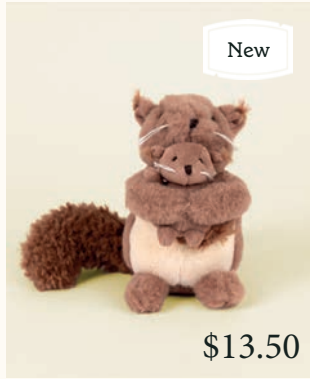

Eddie the Dog 130612
Mini
9 CM

Lenny the Rabbit 130613
Medium
40 CM

Lenny the Rabbit 130614
Large
60 CM

New

Malo the Cat Medium 130615
40 CM

New

Malo the Cat Large 130616
60 CM

\$75.00

New

Lola Small 130617
15 CM

New

Walter Small 130618
15 CM

New

Lamb & Baby 130619
15X15X12 CM

\$13.50

New

Squirrel & Baby 130620
15X15X12 CM

\$13.50

New

Pig & Baby 130621
15X15X12 CM

\$13.50

New

Squirrel Daddy 130622
23 CM

\$13.50