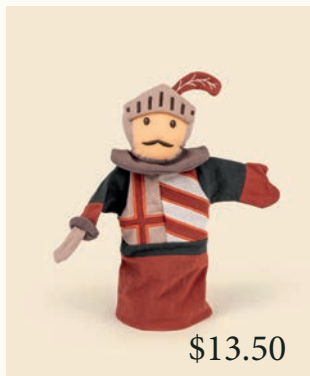

Handpuppet 160121
Dog
29 CM

Handpuppet 160122
Frog
26 CM

\$11.50

Handpuppet 160123
Dragon
26 CM

\$13.50

Handpuppet 160124
Knight
26 CM

\$11.50

Handpuppet 160125
Fawn
26 CM