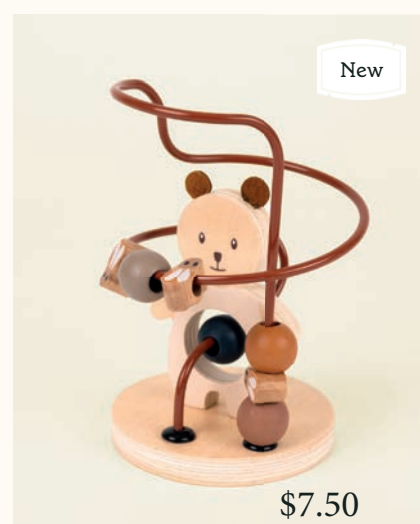

New

$7.50

Wooden Wire Game
Marcel

120954

9X15X8,5 CM