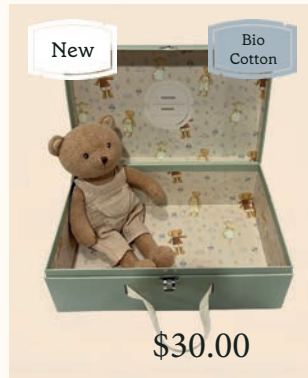

\$27.50

Marcel Bear Large 120801
40 CM

Leonie Giraffe Small 120806
26 CM

\$25.00

Leonie Giraffe Large 120807
40 CM

Elephant Ollie 120812
26 CM

\$30.00

Marcel Bear Gift box 120820
28.5X18.5X10.5CM