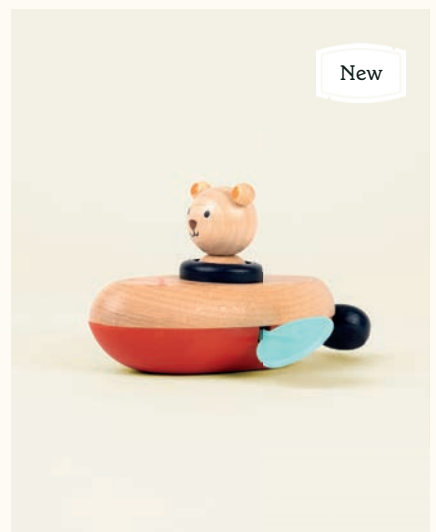

Active & Outdoor Play

Active & Outdoor Play

Outdoor Games & Water Toys

Croquet Game 600012

77X15X8 CM

Wooden Walking Bobbins 600013

14X14X8 CM

Binocular 700005

10X12X4 CM

Clockwater Pelican 511145

13X11X7 CM

Clockwater Croco 511146

13X11X7 CM

Clockwater Boat Rabbit 511182

13X11X7 CM

Clockwater Boat Bear 511183