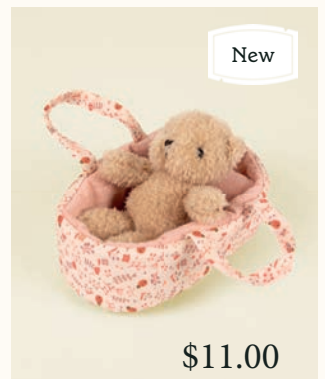

\$10.00

Romy Cat Large Duo 130603
20 CM

New

Eliot Small with leash and coat in a basket 130604
18X10X11 CM

New

\$11.00

Mini Eliot with leash and coat 130605
17X12X7 CM

New