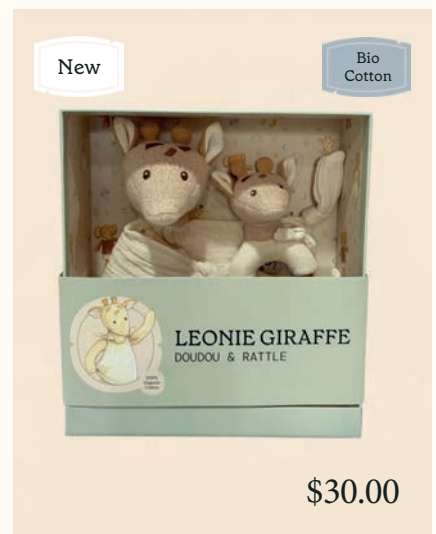

\$15.00

New Bio Cotton
Ollie Elephant Doudou & Rattle Gift Pack 120817
 28.5X18.5X10.5CM 

\$30.00

New Bio Cotton
Marcel Bear Doudou & Rattle Gift Pack 120818
 28.5X18.5X10.5CM 

\$30.00

New Bio Cotton
Leonie Giraffe Doudou & Rattle Gift Pack 120819
 28.5X18.5X10.5CM 