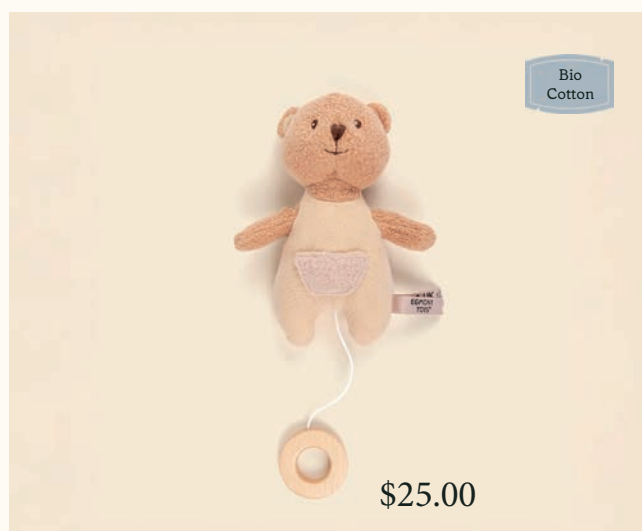

$25.00

Marcel Musical 🎵
'Lullaby Mozart'

120803

18 CM