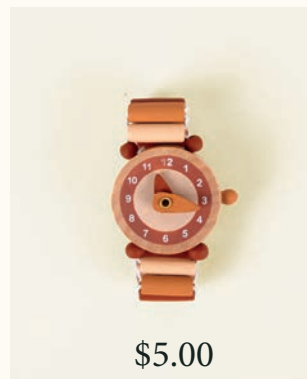

\$38.00

Wooden Watch
Jack
Ø3.5 CM

700009

\$5.00

Wooden Watch
Raph
Ø3.5 CM

New

700010

\$5.00