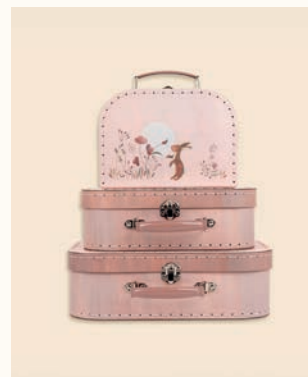

Case Set of 3 Rabbit 530143

29X20X9 CM