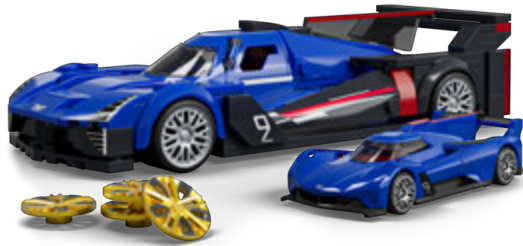

John Deere™ Lil' Tractor

Min:1 | \$ 9.07

DBL30

John Deere™ Dump Truck

Min:1 | \$ 22.63

JFR89

JFR87

HOT WHEELS RACERS ASST
JFR89 CADDY
JGR28 AUDI
Min:4 | \$14.04