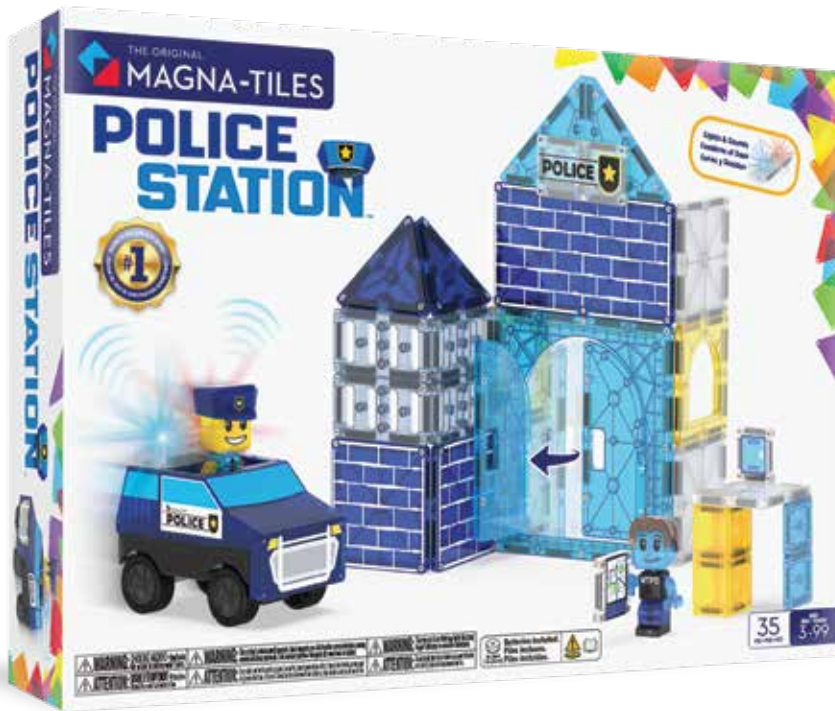

Piece Count: **110**

17.75" x 14" x 2.75"

Sets/Case: **2**

Case Weight: **17 lbs**

\$69.00 / 2

Fire Rescue

Item #252027FR

MSRP: **\$39.99**

Piece Count: **27**

12" x 12" x 3"

Sets/Case: **3**

Case Weight: **7.5 lbs**

\$20.75 / 3

Police Station

Item #252035PS

MSRP: **\$59.99**

Piece Count: **35**

17" x 12" x 3"

Sets/Case: **3**

Case Weight: **10.5 lbs**

\$31.25 / 3

Police Patrol

Item #252020PO

MSRP: **\$29.99**