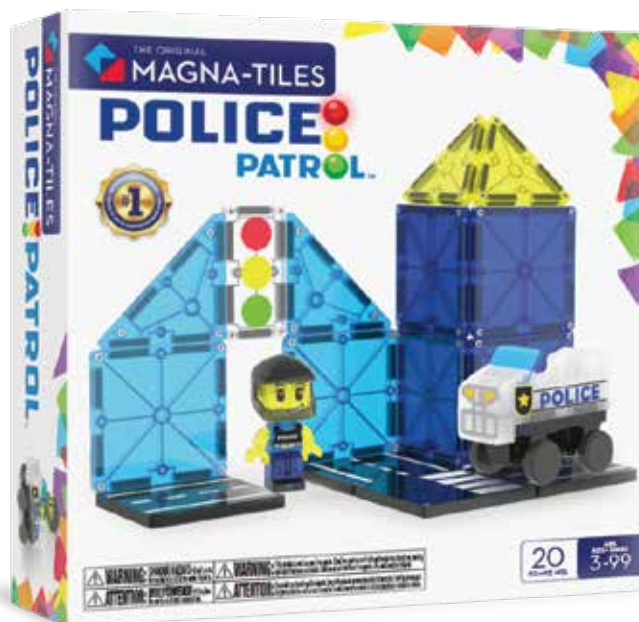

Piece Count: **35**

17" x 12" x 3"

Sets/Case: **3**

Case Weight: **10.5 lbs**

\$31.25 / 3

Police Patrol

Item #252020PO

MSRP: **\$29.99**