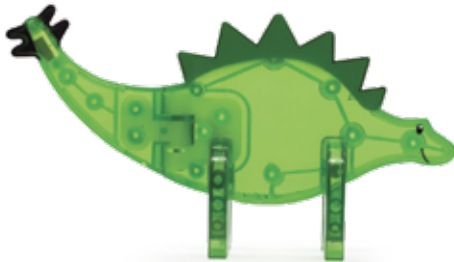

$69.00 / 3

**In Stock - Discontinued Item
LIMITED QUANTITIES**

DID YOU KNOW?

EACH DINO SET HAS ITS OWN UNIQUE COLORS