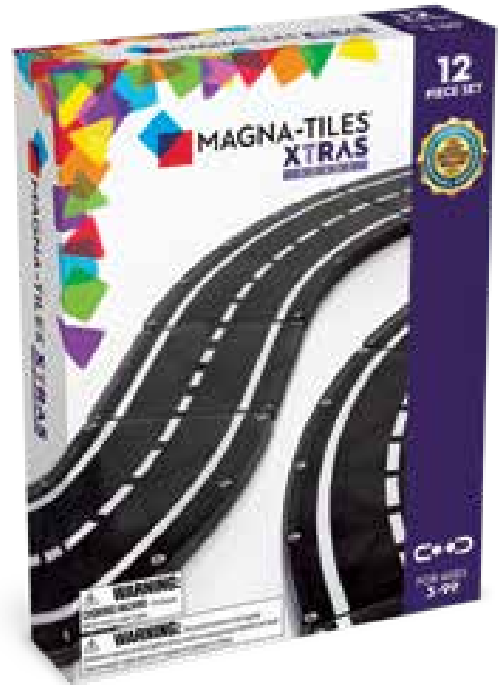

**In Stock - Discontinued Item
LIMITED QUANTITIES**

DID YOU KNOW?

EACH DINO SET HAS ITS OWN UNIQUE COLORS

XTRAS: ROADS

Item #23812

MSRP: \$29.99

Sets/Case: 3

Piece Count: 12