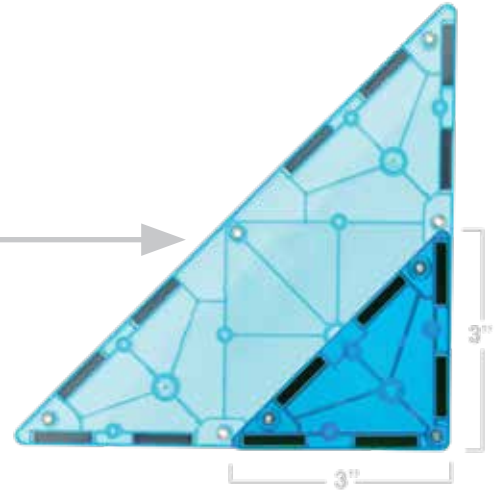

DINO WORLD XL

MOST AWARDED

Item #22850

MSRP: \$129.99

Sets/Case: 3

Piece Count: 50

Includes XL tiles for XL builds

\$69.00 / 3