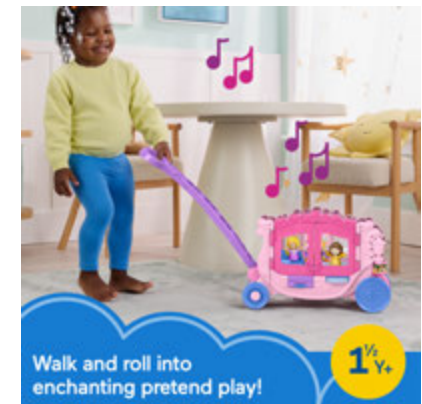

JCW72
LP DISNEY PRINCESS
PULL ALONG CARRIAGE
Min:1 | $ 32.40