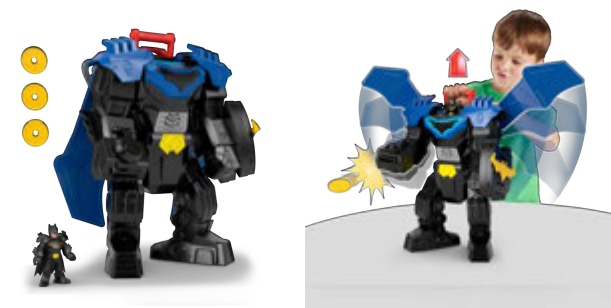

JDL07

IMX DCSF SUPERMAN
 LEAD Min:2 | \$ 26.46

JCT47
 IMX DCSF SUPERMAN INSIDER
 Min:3 | \$ 20.36

JDL06
 IMX DCSF THE JOKER MECH
 Min:2 | \$ 22.68

JDL03
 IMAGINEXT DC SUPER FRIENDS™
 Batman™ Flight Mech
 Min:2 | \$ 40.50